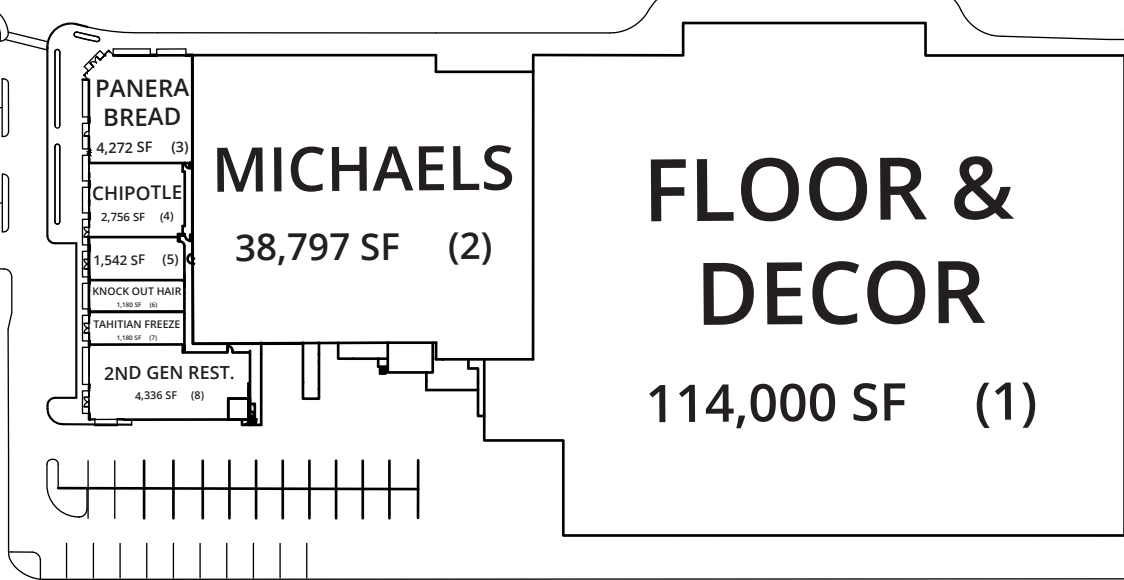

VIRGINIA BEACH BOULEVARD

CONSTITUTION DRIVE

CORPORATION LANE

RUBY TUESDAY

PANERA BREAD

4,272 SF (3)

CHIPOTLE

2,756 SF (4)

1,542 SF (5)

KNOCK OUT HAIR

1,188 SF (6)

TAHITIAN FREEZE

1,188 SF (7)

2ND GEN REST.

4,336 SF (8)

**MICHAELS**

38,797 SF (2)

**FLOOR &  
DECOR**

114,000 SF (1)

PEMBROKE PLACE