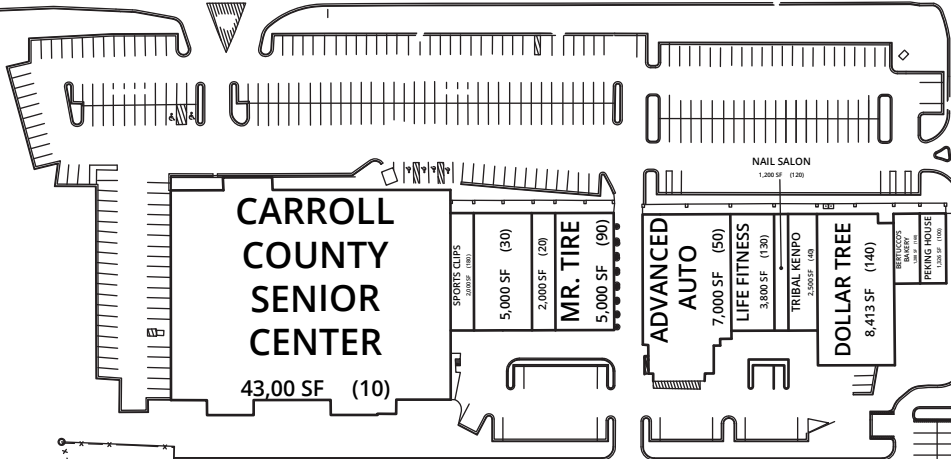

MARYLAND ROUTE 30

3,127 (300)

BRODBECK ROAD

SUPER WALMART

165,575 SF (2850)

NORTH CARROLL PLAZA