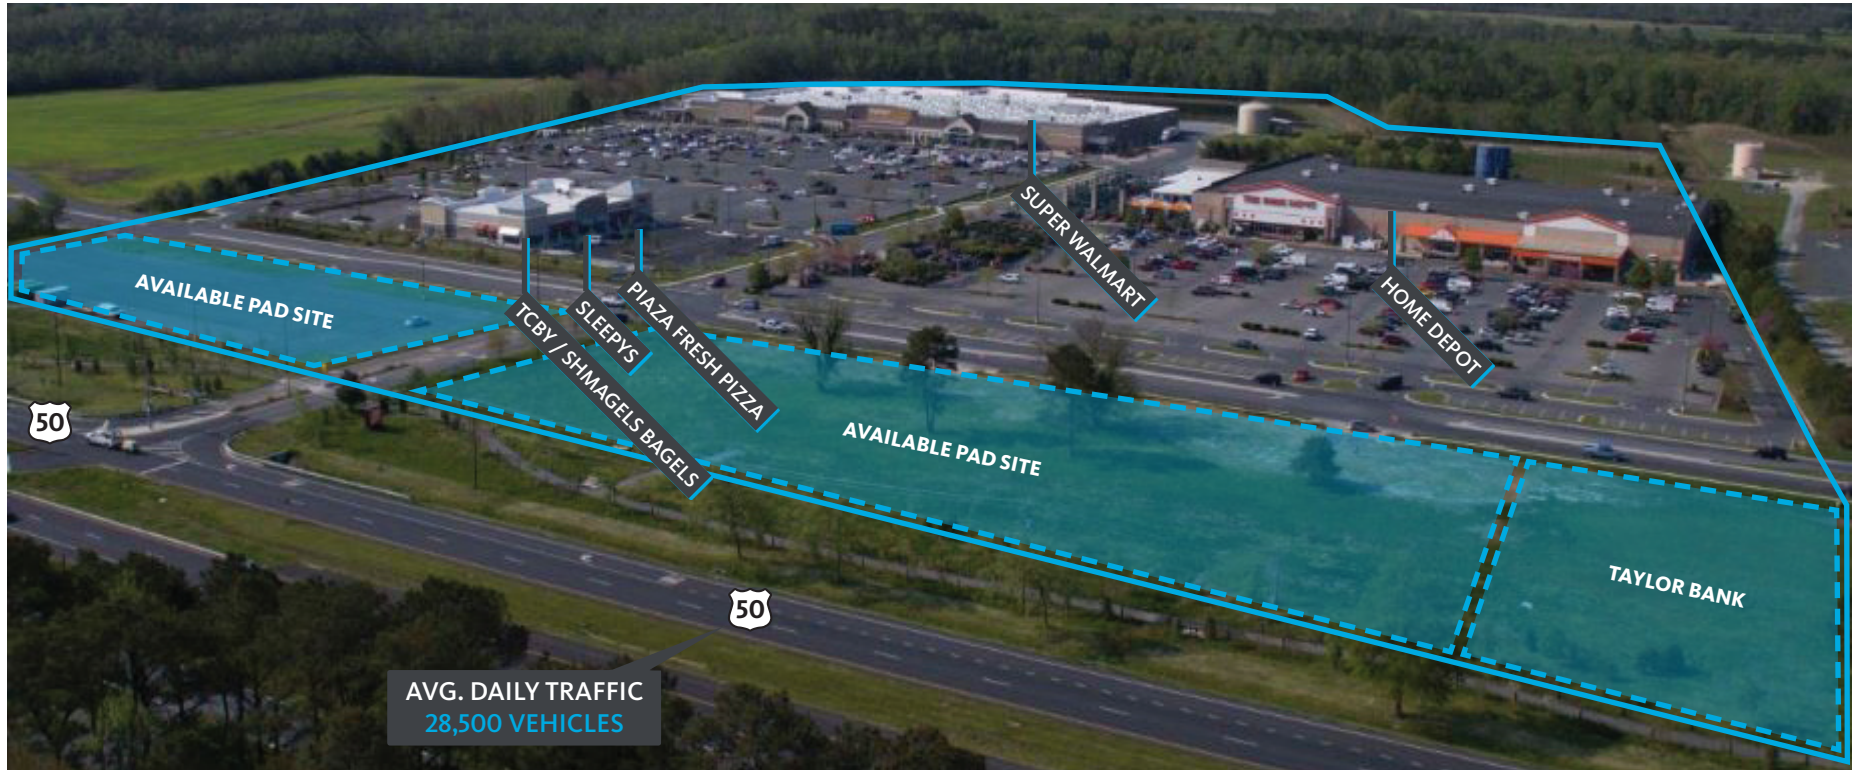

OCEAN LANDING

11408 OCEAN GATEWAY | BERLIN, MD 21811

3 MILE RADIUS

2020 POPULATION ESTIMATE: 13,203

2016 POPULATION: 12,274

FEMALE: 52% MALE: 48%
 WHITE: 85% BLACK: 10% HISPANIC: 4%

AVERAGE HOUSEHOLD INCOME: \$81,217

2016 POPULATION: 46,331

FEMALE: 51% MALE: 49%
 WHITE: 87% BLACK: 8% HISPANIC: 6%

AVERAGE HOUSEHOLD INCOME: \$79,936

OCEAN LANDING

11408 OCEAN GATEWAY | BERLIN, MD 21811