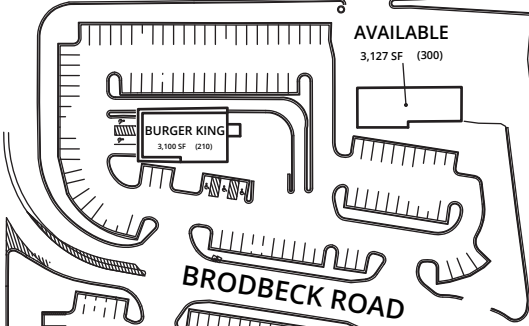

MARYLAND ROUTE 30

BRODBECK ROAD

SUPER WALMART

165,575 SF (2850)

NORTH CARROLL PLAZA