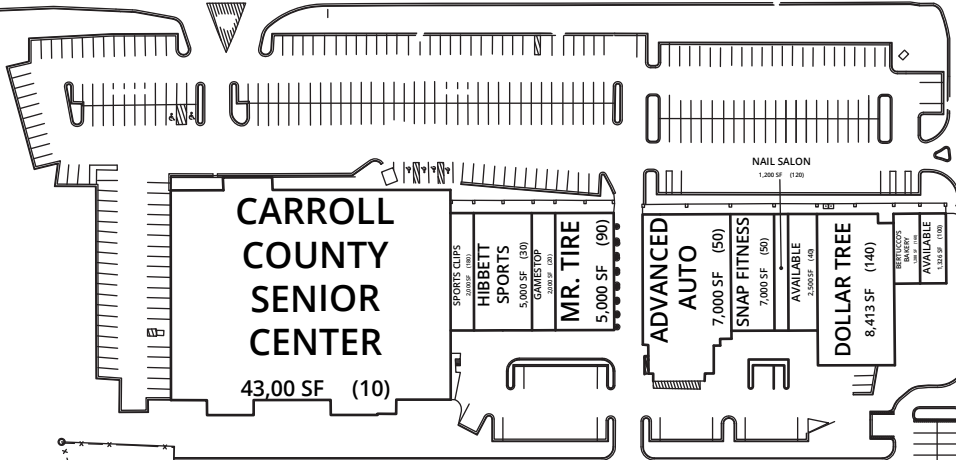

MARYLAND ROUTE 30

BRODBECK ROAD

SUPER WALMART

165,575 SF (2850)

NORTH CARROLL PLAZA